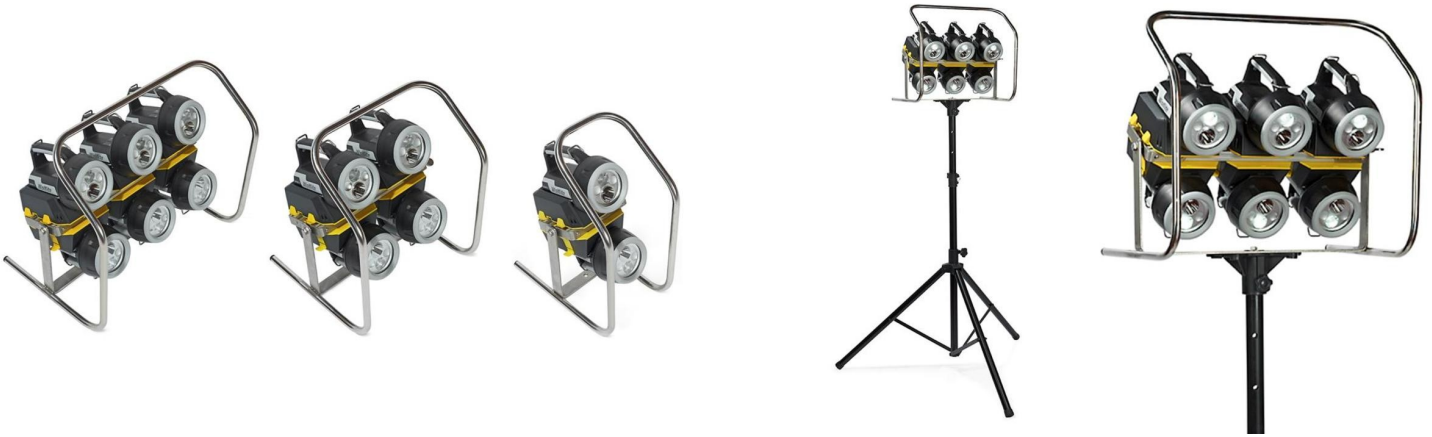

Flood Bank Stands

Product Overview

The Flood Bank Stands accommodate the WolfLite XT Rechargeable Handlamps and exploit their excellent performance and reliability to deliver collectively a flood of outstanding illumination, of up to 2,100 lumens, to a hazardous task area.

Available in 2, 4 or 6 handlamp bank configurations, the stands can be placed on level ground or mounted on a tripod (available separately) to elevate, direct and focus the light to the desired task working area.

Made of stainless steel, each stand incorporates handlamp holders with 'snap-in/snatch-out' function for quick release but secure retention and allows the bank of handlamps to be manually tilted and locked in position. For maintenance tasks the banks are easily transportable using the integrated handle, plus the easy single-handed switching of the handlamps, even with gloved hands, allow straightforward function selection for frequent use.

Technical Specification

Product Reference	XT-402	XT-404	XT-406
Product Description	Flood Bank Stand		
Handlamp Configuration	x 2	x 4	x 6
Stand Material	Stainless Steel		
Handlamp Holder Material	Impact Resistant Thermoplastic, Electrostatic Non-Hazardous 'Snap-in/Snatch-out' Function		
Dimensions (LxWxH)	340 x 197 x 451 mm	340 x 352 x 451 mm	340 x 507 x 451 mm
Weight – Stand/Holders Only	2.6 Kg	3.6 Kg	4.5 Kg
Weight – With Handlamps	5 Kg	8.4 Kg	11.7Kg