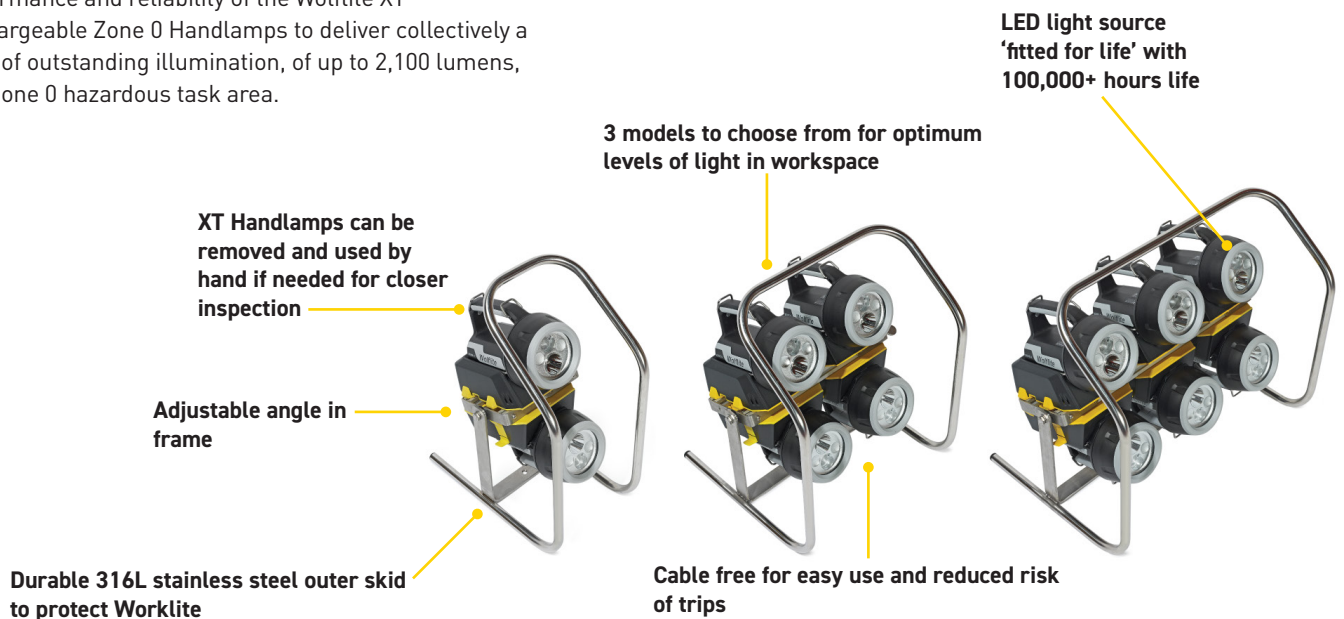

ATEX ZONE 0 FLOOD BANKS

WITHOUT COMPROMISE

XT-602, XT-604 & XT-606 ZONES **0** **1** **2** **20** **21** **22**

PRODUCT INFORMATION

The ATEX Zone 0 Flood Bank exploits the excellent performance and reliability of the Wolflite XT Rechargeable Zone 0 Handlamps to deliver collectively a flood of outstanding illumination, of up to 2,100 lumens, to a Zone 0 hazardous task area.

KEY INFORMATION

CERTIFICATION

- ATEX and IECEx certified for use in Zone 0, 1 and 2 hazardous areas
- IP Rating: 67, the Floodbank is dust tight and protected against powerful water jets and immersion up to 1 metre (30 minutes max)

AMBIENT APPROVED

- -20°C to +40°C

LIGHT OUTPUT

- Ultra bright high power LED light up to 2,100 lumens
- Flood and spot switchable beam options, ideal for use both in the Floodbank and handheld
- LED light source 'fitted for life' with 100,000+ hours life

LIGHT DURATION

- Up to 7.5 hours (full power) / 15 hours (powersave) duration

FEATURES

- Incorporates Wolflite XT Rechargeable Zone 0 Handlamps (XT-75) with configuration of 2, 4 or 6 handlamps per bank
- Mountable on tripod (available separately) or positioned at ground level
- 2 power levels (high/low) allowing user to accommodate appropriate light based on the work task at hand
- Built in state of charge indication for each lamp
- Tilt adjustment within frame to direct light accordingly
- Robust and durable construction