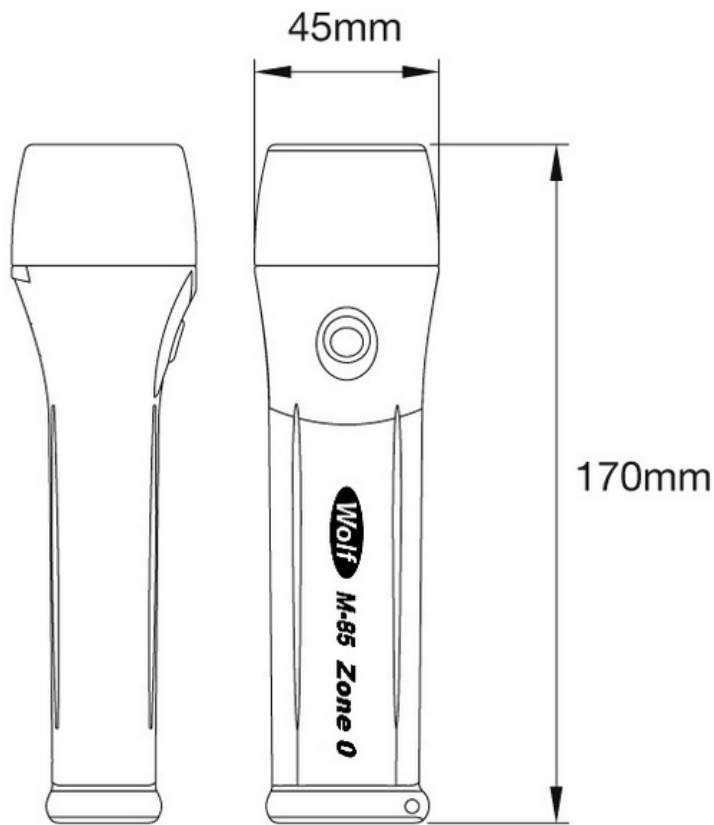

With a smooth, easy grip, ergonomic enclosure and a high output LED light source, giving up to 210 lumens of light output and bespoke optics delivering a narrow high intensity beam and, at the same time, a lower output wide angle fringe light, the Midi Torch is ideal for inspection and maintenance work in conditions of darkness or reduced visibility.

Certifications

0598

Technical Specification

Product Reference		M-85
Product Description		ATEX Midi Safety Torch with LED Primary Cell Powered
Code	Industrial	II 1G Ex ia op is IIC T3/T4 Ga IP67 II 1D Ex ia op is IIIB T200°C Da
	Mining	I M1 Ex ia I Ma IP67
Type of Protection		'ia' Intrinsic Safety
Area of Classification (Gas)		Zone 0, Gas Group IIC
Temp. Classification (Gas)		T3/T4
Area of Classification (Dust)		Zone 20 Dust Groups IIIA and IIIB
Max Surface Temperature (Dust)		200°C
Ambient temperature		-40°C to +40°C
Certificate		Baseefa11ATEX0236X / IECEx BAS 11.0116X
Enclosure		Impact Resistant Thermoplastic
Lens		Polycarbonate, Impact Resistant
Beam Type		Narrow Spot with Wide Angle Fringe Light
Light Source:	Type	High Power LED
	Output	Up to 210 lm
	Life	25,000+ hours (fitted for life)
Power Source:	Part Number	TP-295 (4 x LR6 Cells)
	Battery Type	LR6 Primary Cells, to IEC 60086, Alkaline AA
	Volts	4 x 1.5v
Light Duration		Up to 7 hours
Ingress Protection		IP67
Weight (incl. battery)		0.190Kg

Product Dimensions

Light Output

210 lumens LED Spot Beam (approx 7°) with a Wide Angle Fringe Beam (approx 55°)

Peak luminous intensity at 1m **6500 lux**, at 2.5m **1233 lux**

Version: SL036 DF528 Issue 8