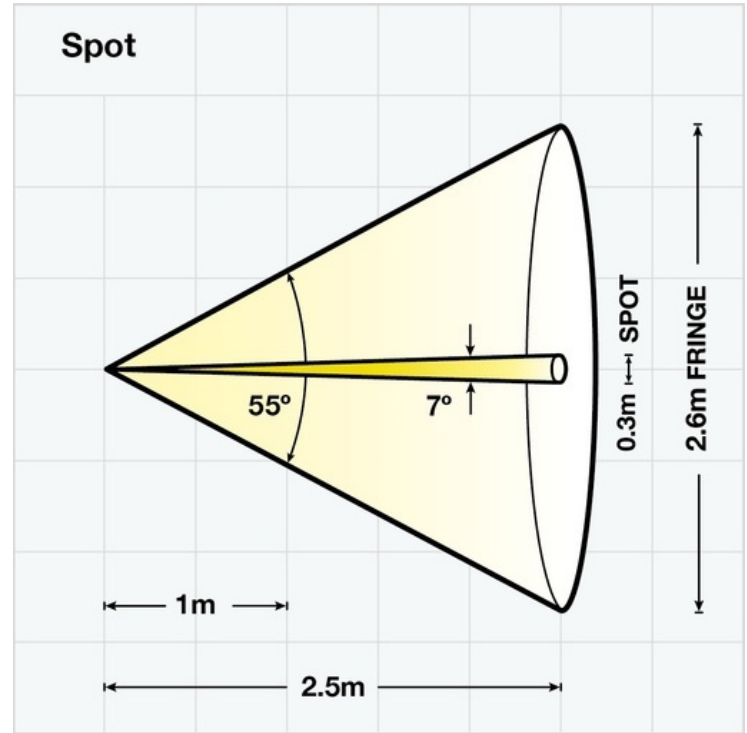

Product Dimensions

Light Output

210 lumens LED Spot Beam (approx 7°) with a Wide Angle Fringe Beam (approx 55°)

Peak luminous intensity at 1m **6500 lux**, at 2.5m **1233 lux**

Version: SL036 DF528 Issue 8