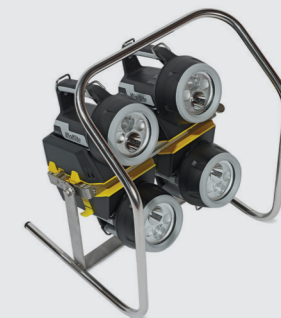

RECHARGEABLE FLOODLIGHTS & WORKLIGHTS

ATEX/IECex LED MINI WORKLITE™ WL-50

GAS ZONE: 1 AND 2
DUST ZONE: 21 AND 22
POWER SOURCE: RECHARGEABLE

ATEX/IECex LED WORKLITE™

GAS ZONE: 1 AND 2
DUST ZONE: 21 AND 22
POWER SOURCE: RECHARGEABLE

ATEX ZONE 0 FLOOD BANKS

GAS ZONE: 0, 1 AND 2
DUST ZONE: 20, 21 AND 22
POWER SOURCE: RECHARGEABLE

LINKEx™ TANK LIGHTING KITS

LINKEx™ TANK LIGHTING KITS

GAS ZONE: 1 AND 2
DUST ZONE: 21 AND 22
POWER SOURCE: LEAD