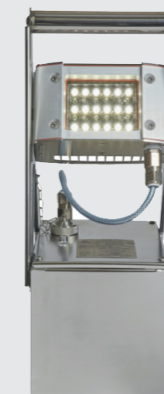

RECHARGEABLE FLOODLIGHTS & WORKLIGHTS

ATEX/IECex LED MINI WORKLITE™ WL-50

GAS ZONE: 1 AND 2
DUST ZONE: 21 AND 22
POWER SOURCE: RECHARGEABLE

ATEX/IECex LED WORKLITE™

GAS ZONE: 1 AND 2
DUST ZONE: 21 AND 22
POWER SOURCE: RECHARGEABLE