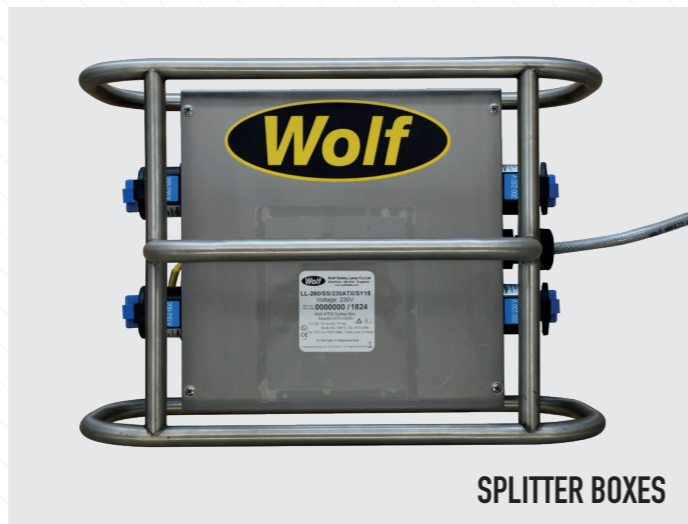

ATEX TEMPORARY POWER

With our range of ATEX certified Hazardous Area power distribution products, Wolf can provide everything you need to safely illuminate any Hazardous Area, no matter what the size.

ATEX LIGHTING ACCESSORIES

We offer a broad selection of accessories for charging, protecting, fixing and mounting our range of portable and temporary lighting.