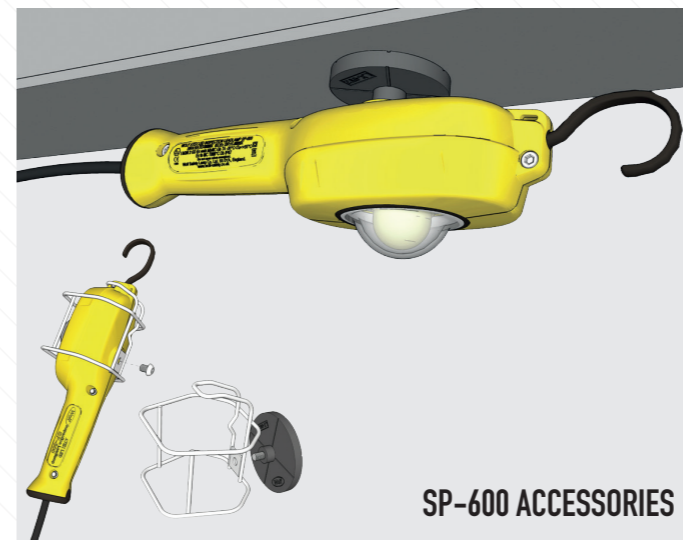

LX-400 ACCESSORIES

SP-600 ACCESSORIES