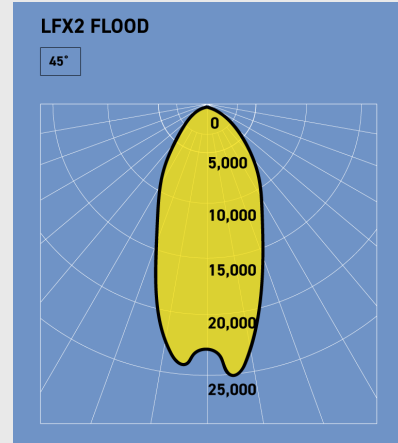

LIGHT OUTPUT DIAGRAM