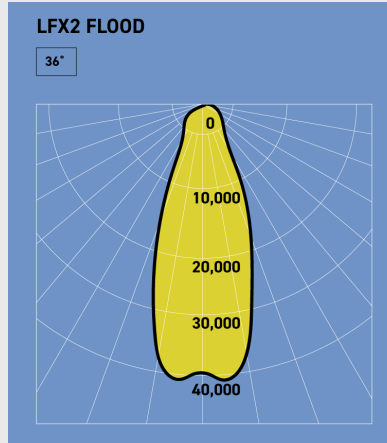

LIGHT OUTPUT DIAGRAM