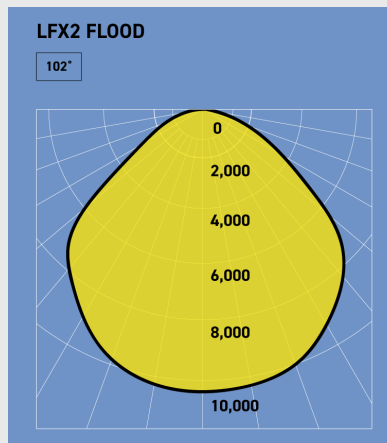

LIGHT OUTPUT DIAGRAM