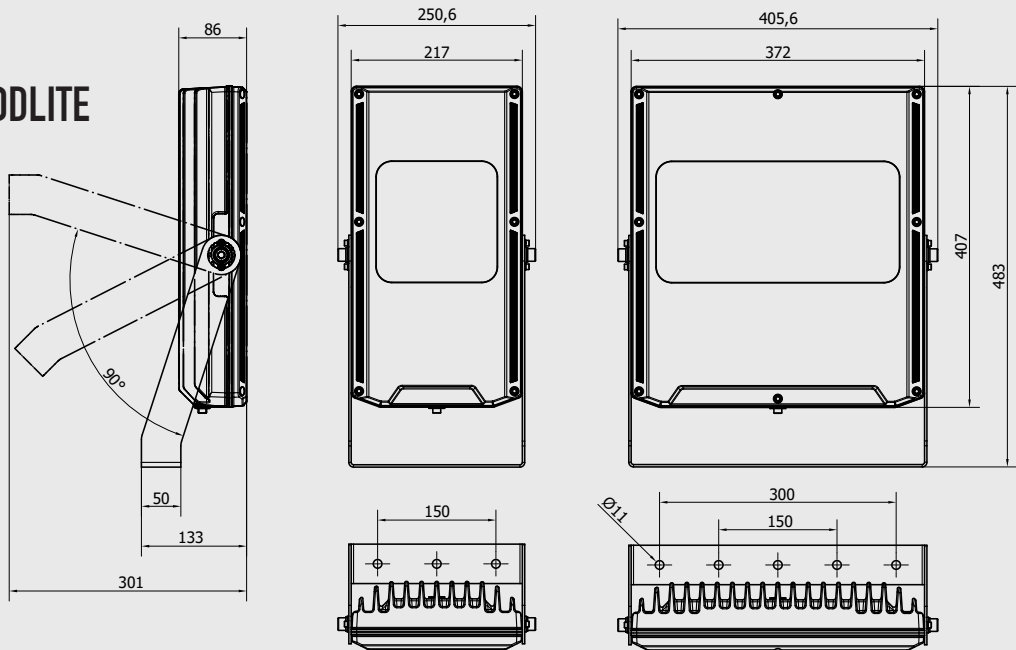

TECHNICAL INFORMATION

PRODUCT DIMENSIONS

LFX FLOODLITE