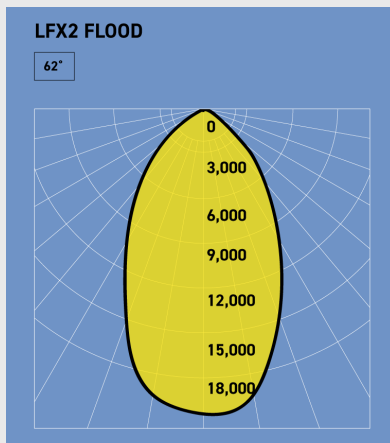

LIGHT OUTPUT DIAGRAM