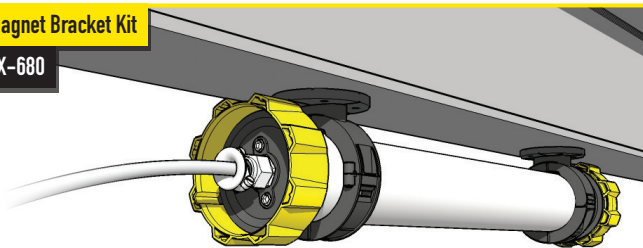

Magnet Bracket Kit

LX-680

Magnetic grip dependant on surface material/condition