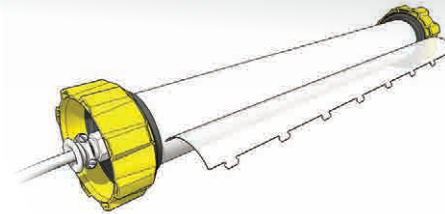

### Internal Diffuser Film

LX-374

1 film per pack

For use in very confined spaces with light at head height to minimise glare

Technician to disassemble luminaire to fit film inside tube