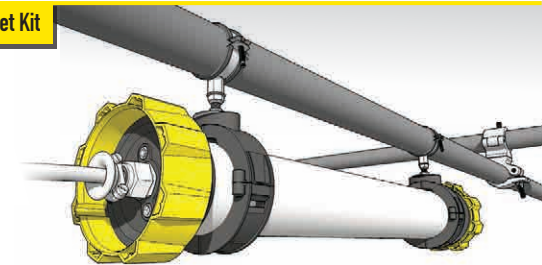

Scaffold Bracket Kit

LX-678

Fits scaffold poles 47 to 51mm diameter