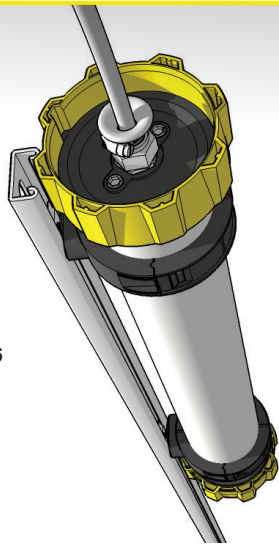

### Unistrut Bracket Kit

LX-679

Mount to unistrut channel system  
Supplied with unistrut channel M6 short spring nuts