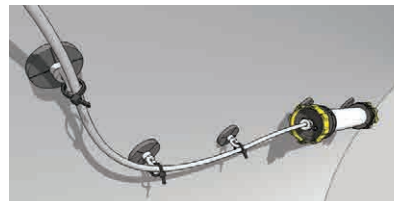

Wolf

Wolf Safety Lamp Company