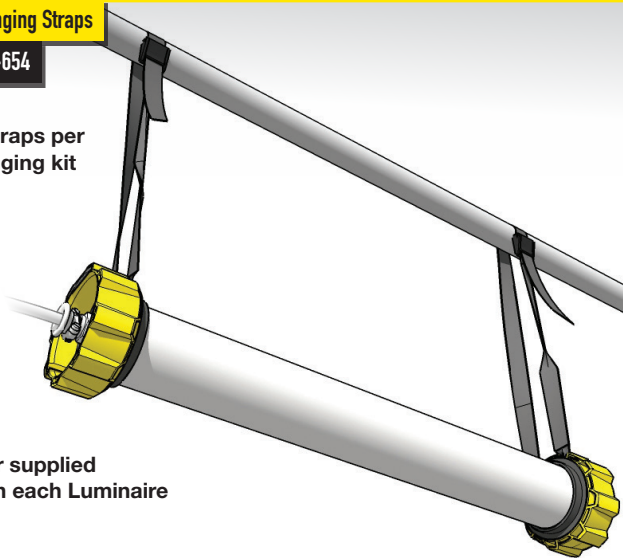

### Unistrut Bracket Kit

LX-679

Mount to unistrut channel system  
Supplied with unistrut channel M6 short spring nuts

### Hanging Straps

LX-654

2 straps per hanging kit

Pair supplied with each Luminaire