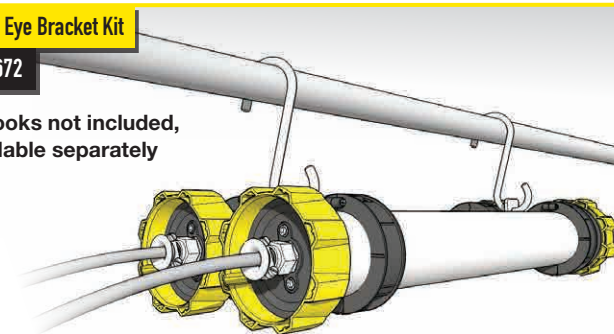

### Eye Bolt Bracket Kit

LX-671

Carabiners not included, available separately

### Dual Eye Bracket Kit

LX-672

S Hooks not included, available separately

LX-674	S Hook	Length 150mm	2 per pack	Throat 55mm
LX-675	Carabiner	Length 120mm	2 per pack	Gate 17mm