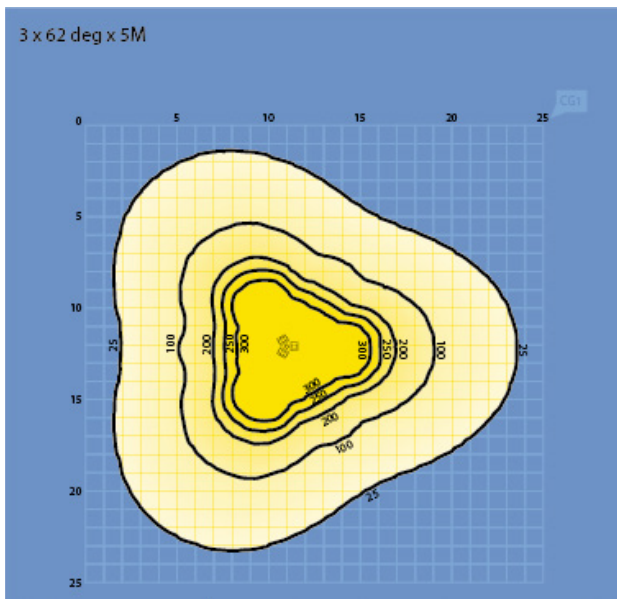

WITHOUT COMPROMISE

The middle light can be tilted

The outer lights can be rotated and tilted

A total of up to 78,000 lumens light output from 3 x LFX2 Floodlites

230V and 110V versions available

5.4m high when fully extended

Integral fork truck pockets for easy on-site transportation

WTL ATEX Towerlite™ fully extended

4 X outriggers for high stability in winds of up to 40mph/65kmpH

Removeable wheels and pull handle for easy single-person manoeuvring

WTL ATEX Towerlite™ not extended

LIGHT OUTPUT DIAGRAM

The WTL ATEX Towerlite™ features 3 X Wolf LFX2 Floodlights giving a light output of up to 78,000 lumens. The tower can be orientated, the middle light tilted, and the outer lights individually tilted and rotated to direct the light to where it's needed. As such, large Hazardous Areas can be illuminated effectively from overhead even when there isn't other infrastructure available to mount lights to. This allows you to focus on getting the job done instead of how to light the area you are working in.

The diagram represents the output from the WTL ATEX Towerlite™ with 3 x 62° beam angle LFX2 Floodlights, with the tower extended to a height of 5 metres.

TECHNICAL INFORMATION

(Dimensions in metres)

WTL ATEX TOWERLITE™ TECHNICAL TABLE