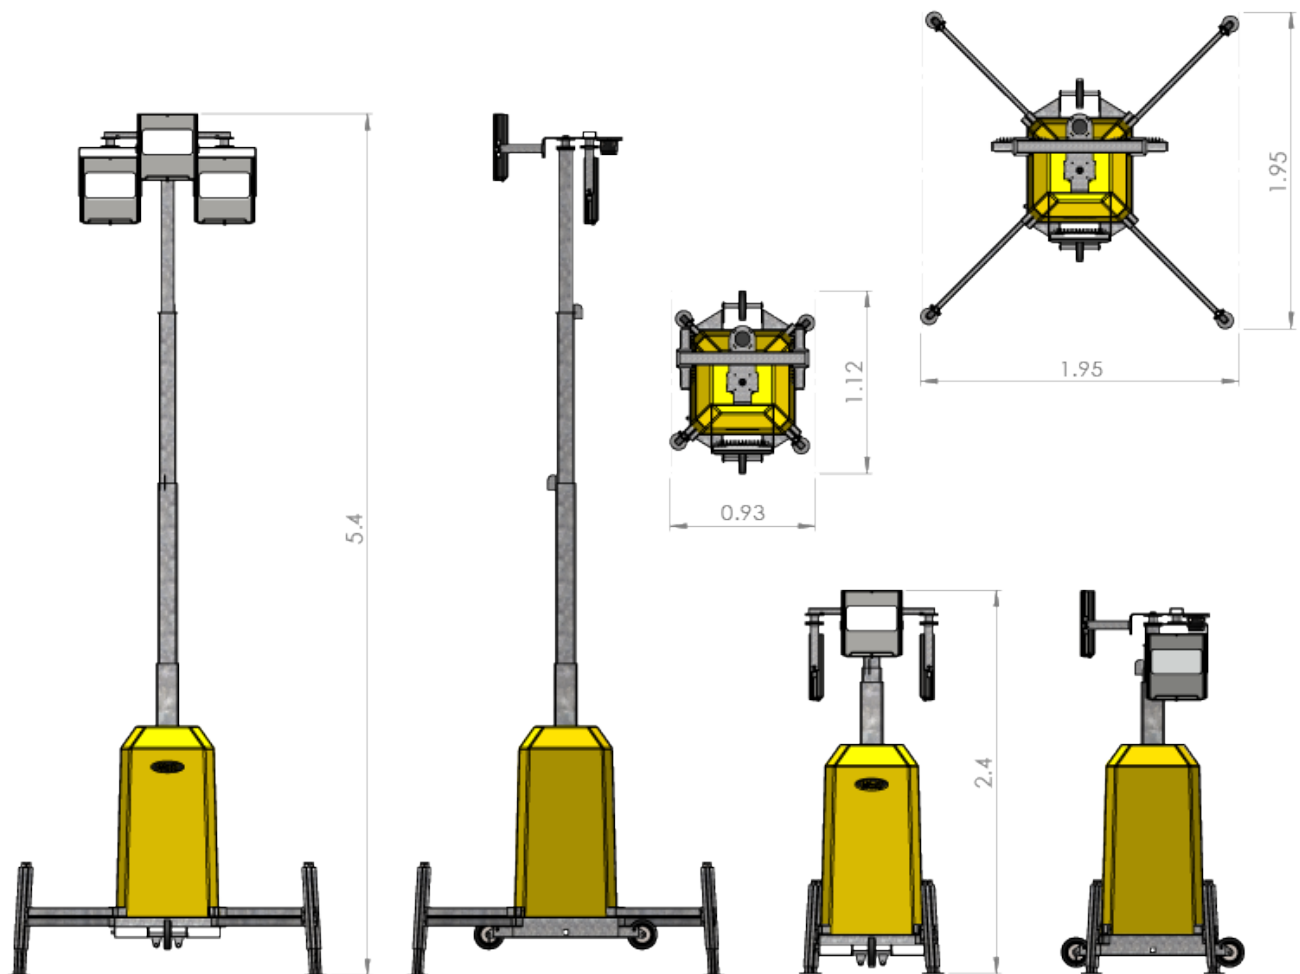

WTL ATEX Towerlite™ not extended

LIGHT OUTPUT DIAGRAM

The WTL ATEX Towerlite™ features 3 X Wolf LFX2 Floodlights giving a light output of up to 78,000 lumens. The tower can be orientated, the middle light tilted, and the outer lights individually tilted and rotated to direct the light to where it's needed. As such, large Hazardous Areas can be illuminated effectively from overhead even when there isn't other infrastructure available to mount lights to. This allows you to focus on getting the job done instead of how to light the area you are working in.

The diagram represents the output from the WTL ATEX Towerlite™ with 3 x 62° beam angle LFX2 Floodlights, with the tower extended to a height of 5 metres.

TECHNICAL INFORMATION

(Dimensions in metres)

WTL ATEX TOWERLITE™ TECHNICAL TABLE

WTL ATEX TOWERLITE™		
PRODUCT REFERENCE	WTL-575/110	WTL-575/230
PRODUCT DESCRIPTION	Fully certified ATEX, IECEx and UKEX Zone 1,2/21,22 tower lighting solution	
CODE	II 2 G Ex eb mb IIC T4 Gb II 2 D Ex tb IIIC T110°C Db	
CERTIFICATION	ExVeritas 19 ATEX 0586X / IECEx EXV 19.0079X / ExVeritas 21 UKEX 0939X	
INPUT POWER	3 x 180W	
VOLTAGE OPTIONS	88 - 140V AC 50 - 60 Hz	180 - 277V AC 50 - 60 Hz
POWER FACTOR	>0.90	
LIGHT OUTPUT	78,000 lumens	
LIGHT SOURCE	3 X Wolf LFX2 Floodlites (32 LEDs per light); beam angle 62°	
PLUG OPTIONS	ATX, CEAG, Marechal, Stahl	
DIMENSIONS	Mast height - 5.4m when fully extended	
WEIGHT	Approximately 320kg (including lights)	
AMBIENT	-20°C to +50°C	-20°C to +49°C
COLOUR TEMPERATURE	5000K	