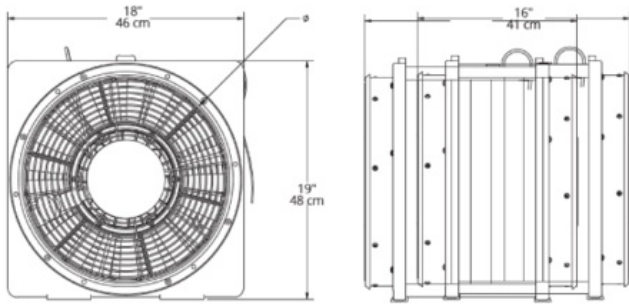

Dimensions (h/w/d)	48 x 46 x 41 cm
Weight	28kg
Duct Adapters	2
Noise	90.2 dB @ 1m

Product Dimensions

VF-EFixx

Version: SL092 DF512 Issue 3

Wolf[®]

Wolf Safety Lamp Company, Saxon Road Works, Sheffield, S8 0YA, UK