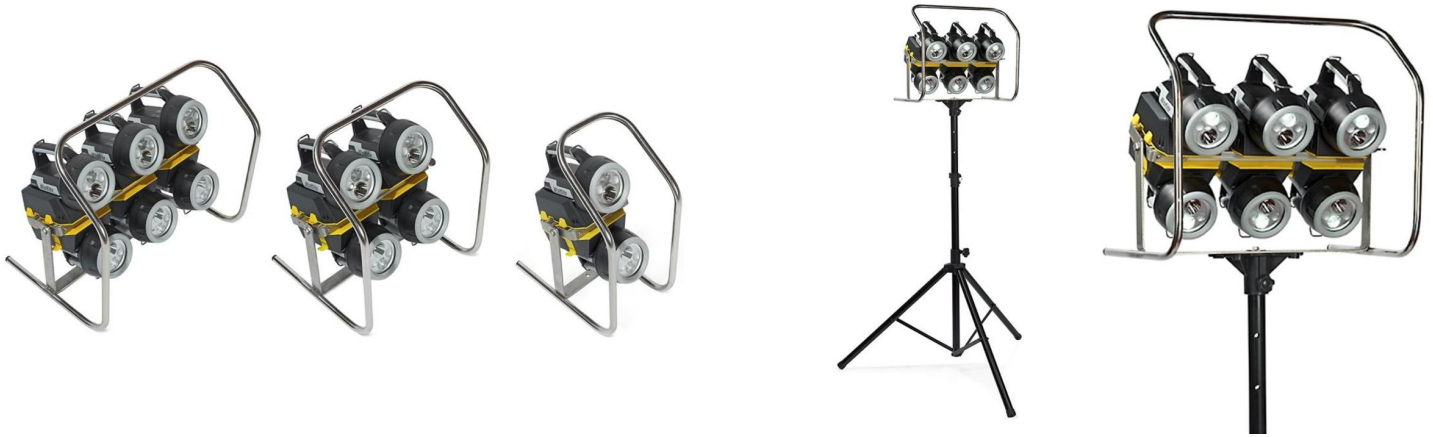

Flood Bank Stands

Product Overview

The Flood Bank Stands accommodate the WolfLite XT Rechargeable Handlamps and exploit their excellent performance and reliability to deliver collectively a flood of outstanding illumination, of up to 2,100 lumens, to a hazardous task area.

Available in 2, 4 or 6 handlamp bank configurations, the stands can be placed on level ground or mounted on a tripod (available separately) to elevate, direct and focus the light to the desired task working area.

Made of stainless steel, each stand incorporates handlamp holders with 'snap-in/snatch-out' function for quick release but secure retention and allows the bank of handlamps to be manually tilted and locked in position. For maintenance tasks the banks are easily transportable using the integrated handle, plus the easy single-handed switching of the handlamps, even with gloved hands, allow straightforward function selection for frequent use.

Technical Specification

Product Reference	XT-402	XT-404	XT-406
Product Description	Flood Bank Stand		
Handlamp Configuration	x 2	x 4	x 6
Stand Material	Stainless Steel		
Handlamp Holder Material	Impact Resistant Thermoplastic, Electrostatic Non-Hazardous 'Snap-in/Snatch-out' Function		
Dimensions (LxWxH)	340 x 197 x 451 mm	340 x 352 x 451 mm	340 x 507 x 451 mm
Weight – Stand/Holders Only	2.6 Kg	3.6 Kg	4.5 Kg
Weight – With Handlamps	5 Kg	8.4 Kg	11.7Kg