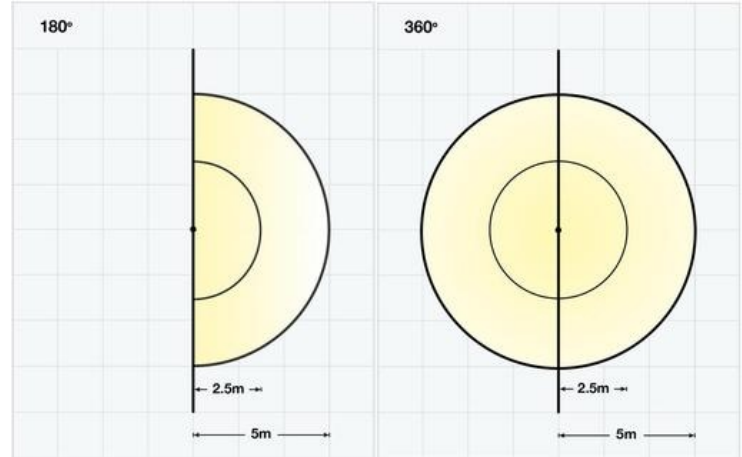

Product Dimensions

Light Output

2 x 36W 180° or 4 x 36W 360°

Peak luminous intensity at 2.5m 190 lux, at 5m 50 lux

Version: SL017 DF539 Issue 9

Wolf[®]

Wolf Safety Lamp Company, Saxon Road Works, Sheffield, S8 0YA, UK