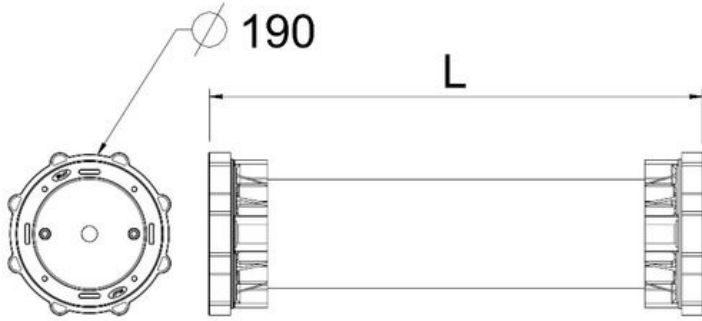

Certifications

1180

Technical Specification

Product Reference		LL-500			
Product Description		LinkEx™ Portable Fluorescent Leadlamp			
Code		II 2 GD Ex emb IIC T3/T4 Ex tD A21 IP66/67/68 T100°C II 2 GD Ex embd IIC T3/T4 Ex tD A21 IP66 T100°C (Linkable)			
Type of Protection		"e" increased safety, "m" encapsulation, "d" flameproof			
Area of Classification (Gas)		Zones 1 & 2, Gas Groups IIA, IIB, IIC			
Temperature Class (Gas)		T3			
Area of Classification (Dust)		Zones 21 & 22			
Max Surface Temp (Dust)		100°C			
Ambient Temperature		2 x CFL Unit: (-20°C to +44°C) 4 x CFL Unit: (-20°C to +35°C)			
Certificate		SIRA08ATEX3098, IECEx SIR 10.0121			
Enclosure		Polymer			
Lens		Polycarbonate with Anti-Static Coating			
Beam Type		Wide Angle White Area Light High Output, High Efficiency, Low Glare			
Light Source:	Type	Standard 2G11 CFL Compact Fluorescent			
	Life	Up to 10,000 hrs			
	Power	2 x 36W			4 x 36W
		Standard	360°	Emergency	Standard
	Typical Consumption	62W		70W	124W
	Output	5800lm			11600lm
Voltage:	220-254V AC/DC	-	-	-	-
	110-130V AC/DC	✓	-	✓	✓
	24-28V AC/DC	-	✓	-	-
Weight		4.1kg	4.6kg	4.3kg	5.5kg
Length		0.58m	0.84m		0.82m
Ingress Protection		IP66/67/68 (3M for 30 Minutes)			

Product Dimensions

Light Output

2 x 36W 180° or 4 x 36W 360°

Peak luminous intensity at 2.5m 190 lux, at 5m 50 lux

Version: SL017 DF539 Issue 9

Wolf[®]

Wolf Safety Lamp Company, Saxon Road Works, Sheffield, S8 0YA, UK