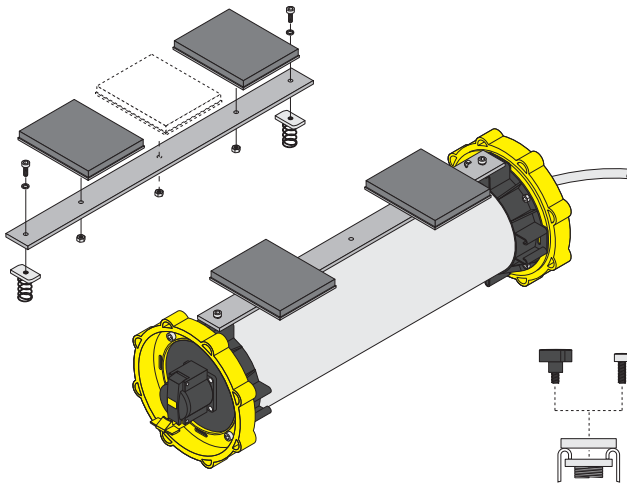

Universal Bracket

i Horizontal or vertical hanging

Hanging Straps

i 2 straps per hanging kit

Protective Film

1. Remove adhesive tape strip
2. Wrap film tight around lamp
3. Press firmly to adhere

Replaceable
Protective Film

Tripod

i Horizontal or vertical mounting

4 Leg Stand

i 4 legs supplied assembled

Reference Chart

Accessory Lamp Type	Magnet Bars	Tripod	Universal Bracket	4 Leg Stand	Hanging Straps	Protective Films (x3 pack)
2 x 18W 110 / 230v	LL-653	-	-	LL-685	LL-654	-
2 x 36W 24 / 110 / 230v	LL-651	LL-680 + LL-690	LL-691	LL-685	LL-654	LL-640/3
4 x 36W 110 / 230v	LL-652	LL-680 + LL-695	LL-696	LL-685	LL-654	LL-645/3
4 x 36W 24 / 42v	-	-	-	LL-685	LL-654	LL-647/3
2 x 55W 230v	-	-	-	LL-685	LL-654	-