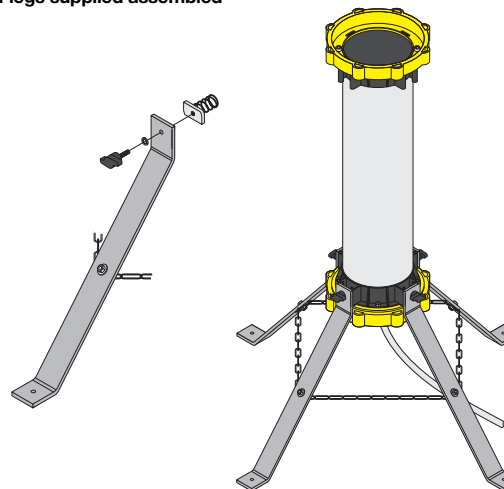

Universal Bracket

i Horizontal or vertical hanging

Hanging Straps

i 2 straps per hanging kit

Protective Film

1. Remove adhesive tape strip
2. Wrap film tight around lamp
3. Press firmly to adhere

Replaceable
Protective Film

Tripod

i Horizontal or vertical mounting

4 Leg Stand

i 4 legs supplied assembled

Reference Chart

Accessory Lamp Type	Magnet Bars	Tripod	Universal Bracket	4 Leg Stand	Hanging Straps	Protective Films (x3 pack)
2 x 18W 110 / 230v	LL-653	-	-	LL-685	LL-654	-
2 x 36W 24 / 110 / 230v	LL-651	LL-680 + LL-690	LL-691	LL-685	LL-654	LL-640/3
4 x 36W 110 / 230v	LL-652	LL-680 + LL-695	LL-696	LL-685	LL-654	LL-645/3
4 x 36W 24 / 42v	-	-	-	LL-685	LL-654	LL-647/3
2 x 55W 230v	-	-	-	LL-685	LL-654	-