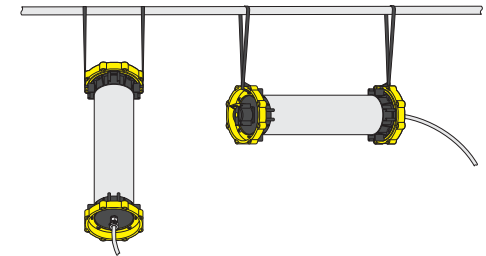

Universal Bracket

i Horizontal or vertical hanging

Hanging Straps

i 2 straps per hanging kit

Protective Film

1. Remove adhesive tape strip
2. Wrap film tight around lamp
3. Press firmly to adhere

Replaceable
Protective Film

Tripod

i Horizontal or vertical mounting

4 Leg Stand

i 4 legs supplied assembled

Reference Chart

Accessory Lamp Type	Magnet Bars	Tripod	Universal Bracket	4 Leg Stand	Hanging Straps	Protective Films (x3 pack)
2 x 18W 110 / 230v	LL-653	-	-	LL-685	LL-654	-
2 x 36W 24 / 110 / 230v	LL-651	LL-680 + LL-690	LL-691	LL-685	LL-654	LL-640/3
4 x 36W 110 / 230v	LL-652	LL-680 + LL-695	LL-696	LL-685	LL-654	LL-645/3
4 x 36W 24 / 42v	-	-	-	LL-685	LL-654	LL-647/3
2 x 55W 230v	-	-	-	LL-685	LL-654	-

Variations of sockets, plugs, cable style, and lengths available on request.

Ex Transformers

GRP Transformer
230-24V, 110-24V, 230-110V

Stainless Steel Transformer
230-24V, 110V-24V

Variations of sockets, plugs, and cable style available on request.