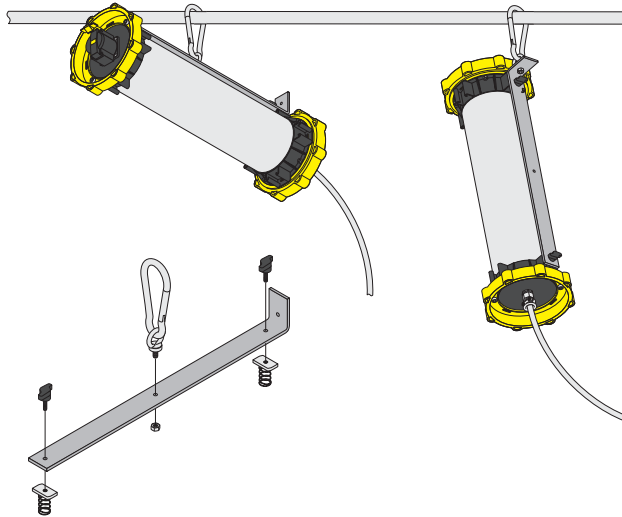

Universal Bracket

i Horizontal or vertical hanging

Hanging Straps

i 2 straps per hanging kit

Protective Film

1. Remove adhesive tape strip
2. Wrap film tight around lamp
3. Press firmly to adhere

Replaceable
Protective Film

Tripod

i Horizontal or vertical mounting

4 Leg Stand

i 4 legs supplied assembled

Reference Chart

Accessory Lamp Type	Magnet Bars	Tripod	Universal Bracket	4 Leg Stand	Hanging Straps	Protective Films (x3 pack)
2 x 18W 110 / 230v	LL-653	-	-	LL-685	LL-654	-
2 x 36W 24 / 110 / 230v	LL-651	LL-680 + LL-690	LL-691	LL-685	LL-654	LL-640/3
4 x 36W 110 / 230v	LL-652	LL-680 + LL-695	LL-696	LL-685	LL-654	LL-645/3
4 x 36W 24 / 42v	-	-	-	LL-685	LL-654	LL-647/3
2 x 55W 230v	-	-	-	LL-685	LL-654	-